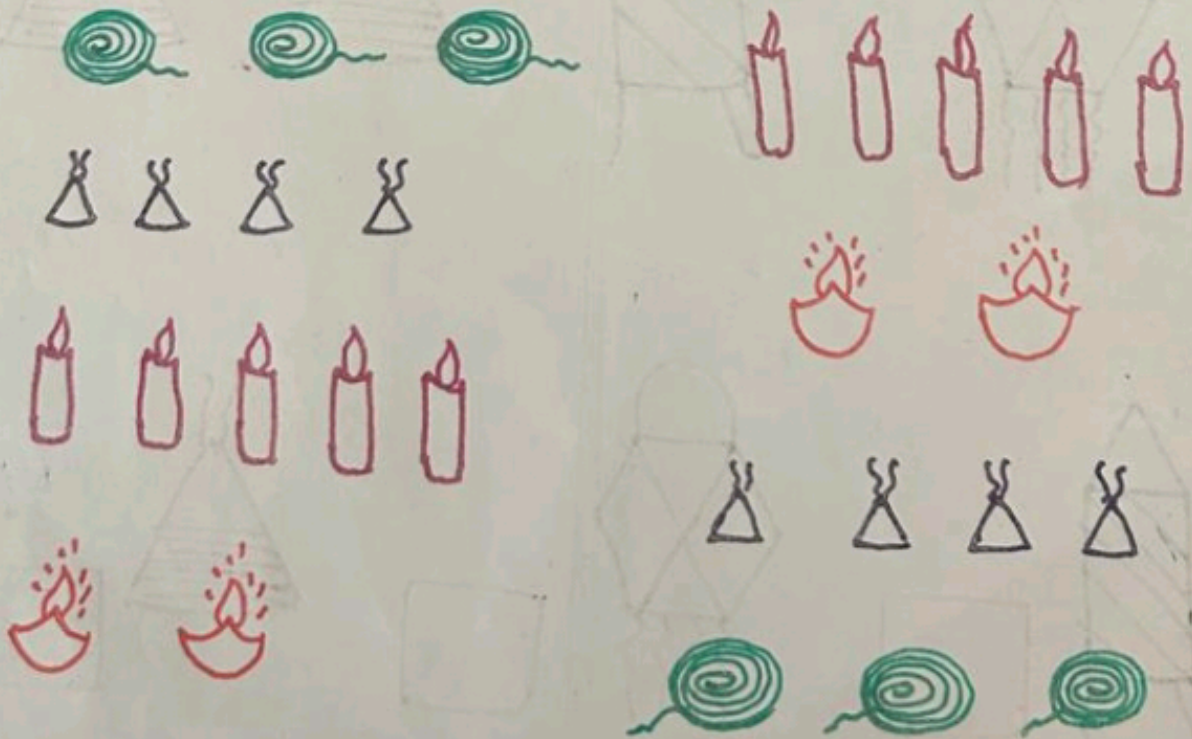

SRK DAV PUBLIC SCHOOL, SURIYA
DIWALI, CHHATH PUJA HOLIDAY HOMEWORK

Sub:- English SESSION - 2024-25

Class - Nursery Name :- _____

1. Find Alphabets and colour the circle :-

2 Match it :-

Fruits

Vegetables

Subject - Maths

1. Count each set & write correct number :-

2. Join dots and complete Diya:-

3. Match the Same Pair :-

Subject - Hindi

1. चित्र पहचान कर सही अक्षर लिखें:-

2. समान वर्ण को मिलान करें:-

आ

अ